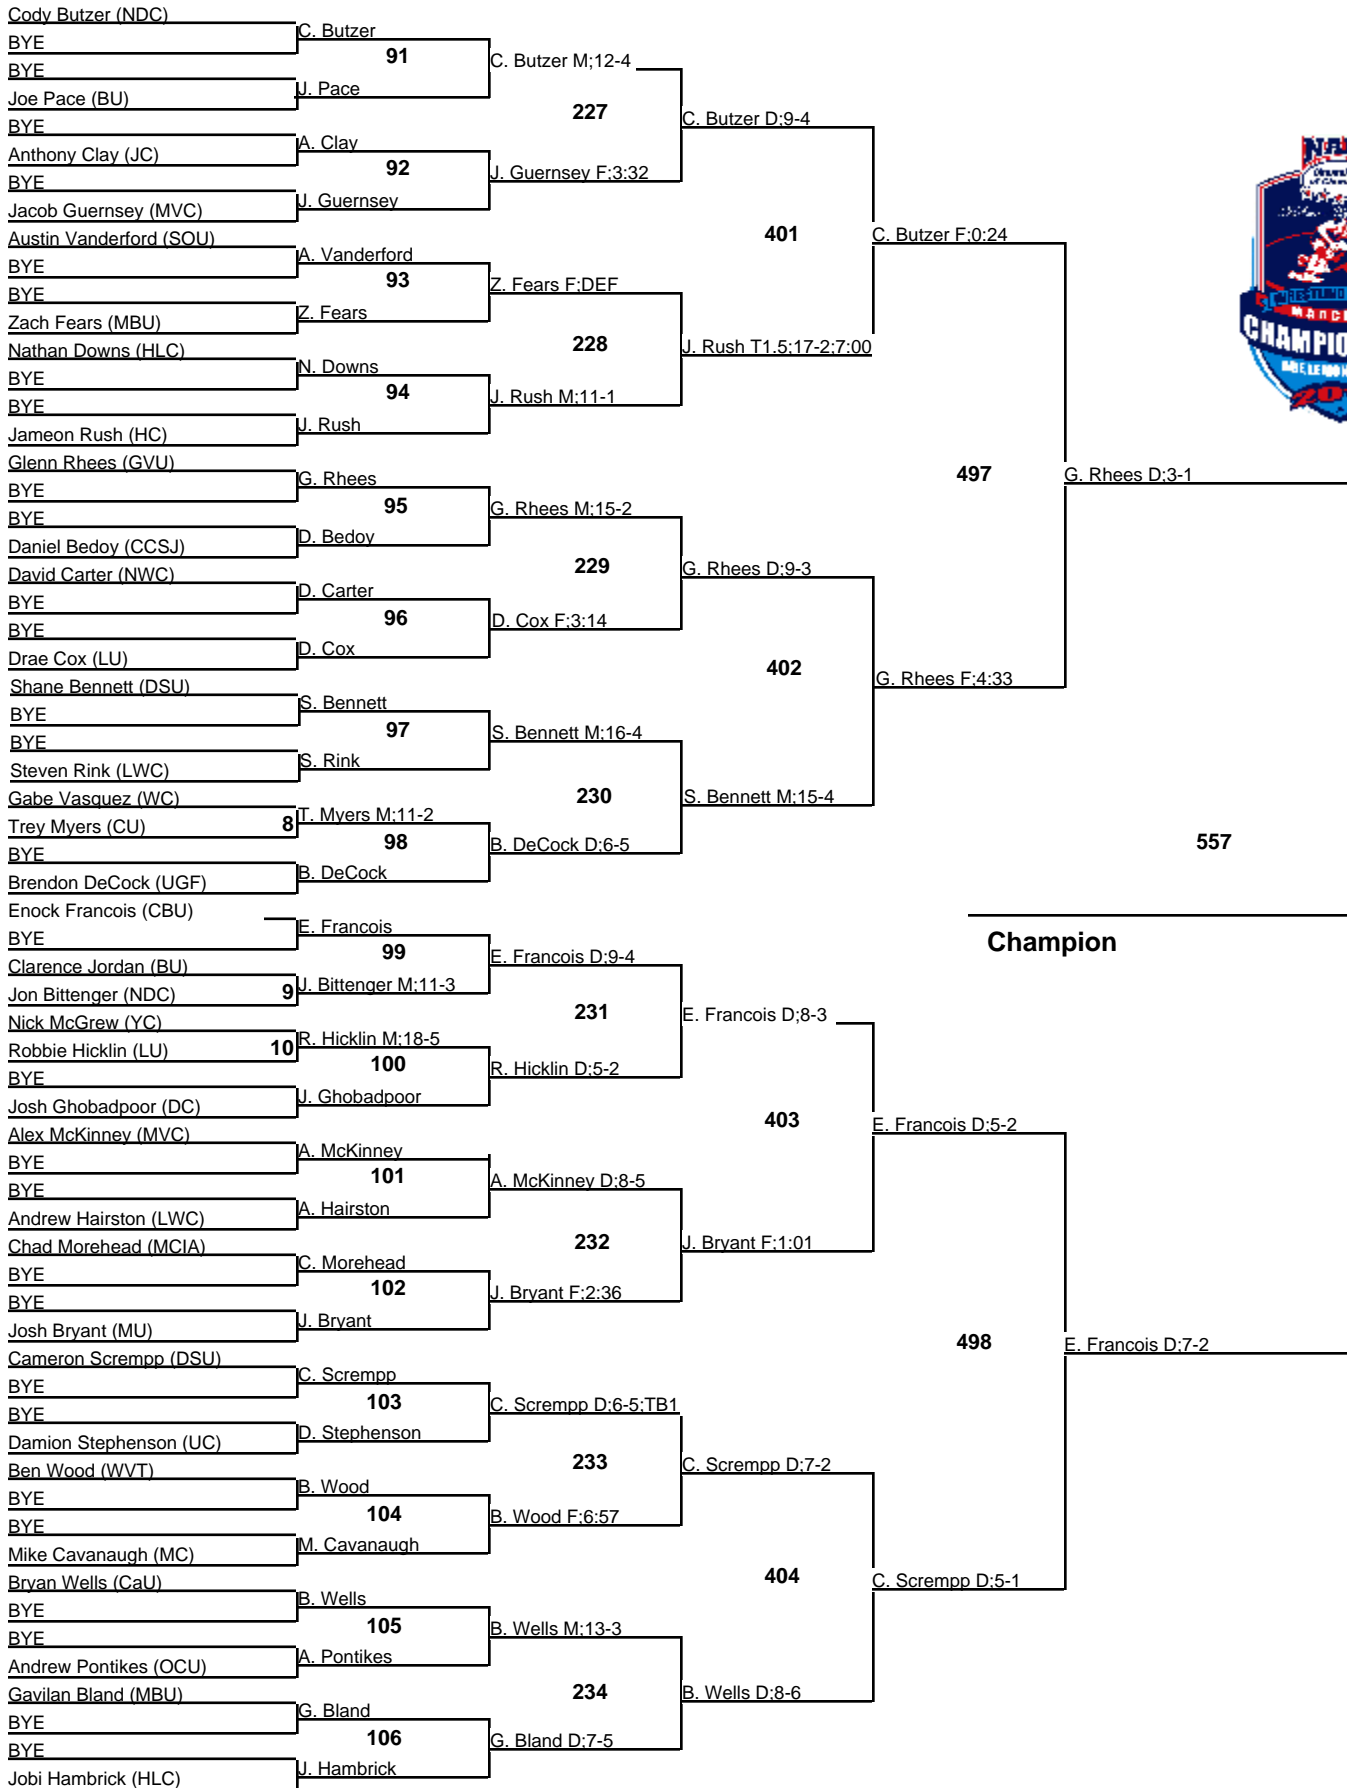

2010 NAIA Wrestling Championship

174
Championship