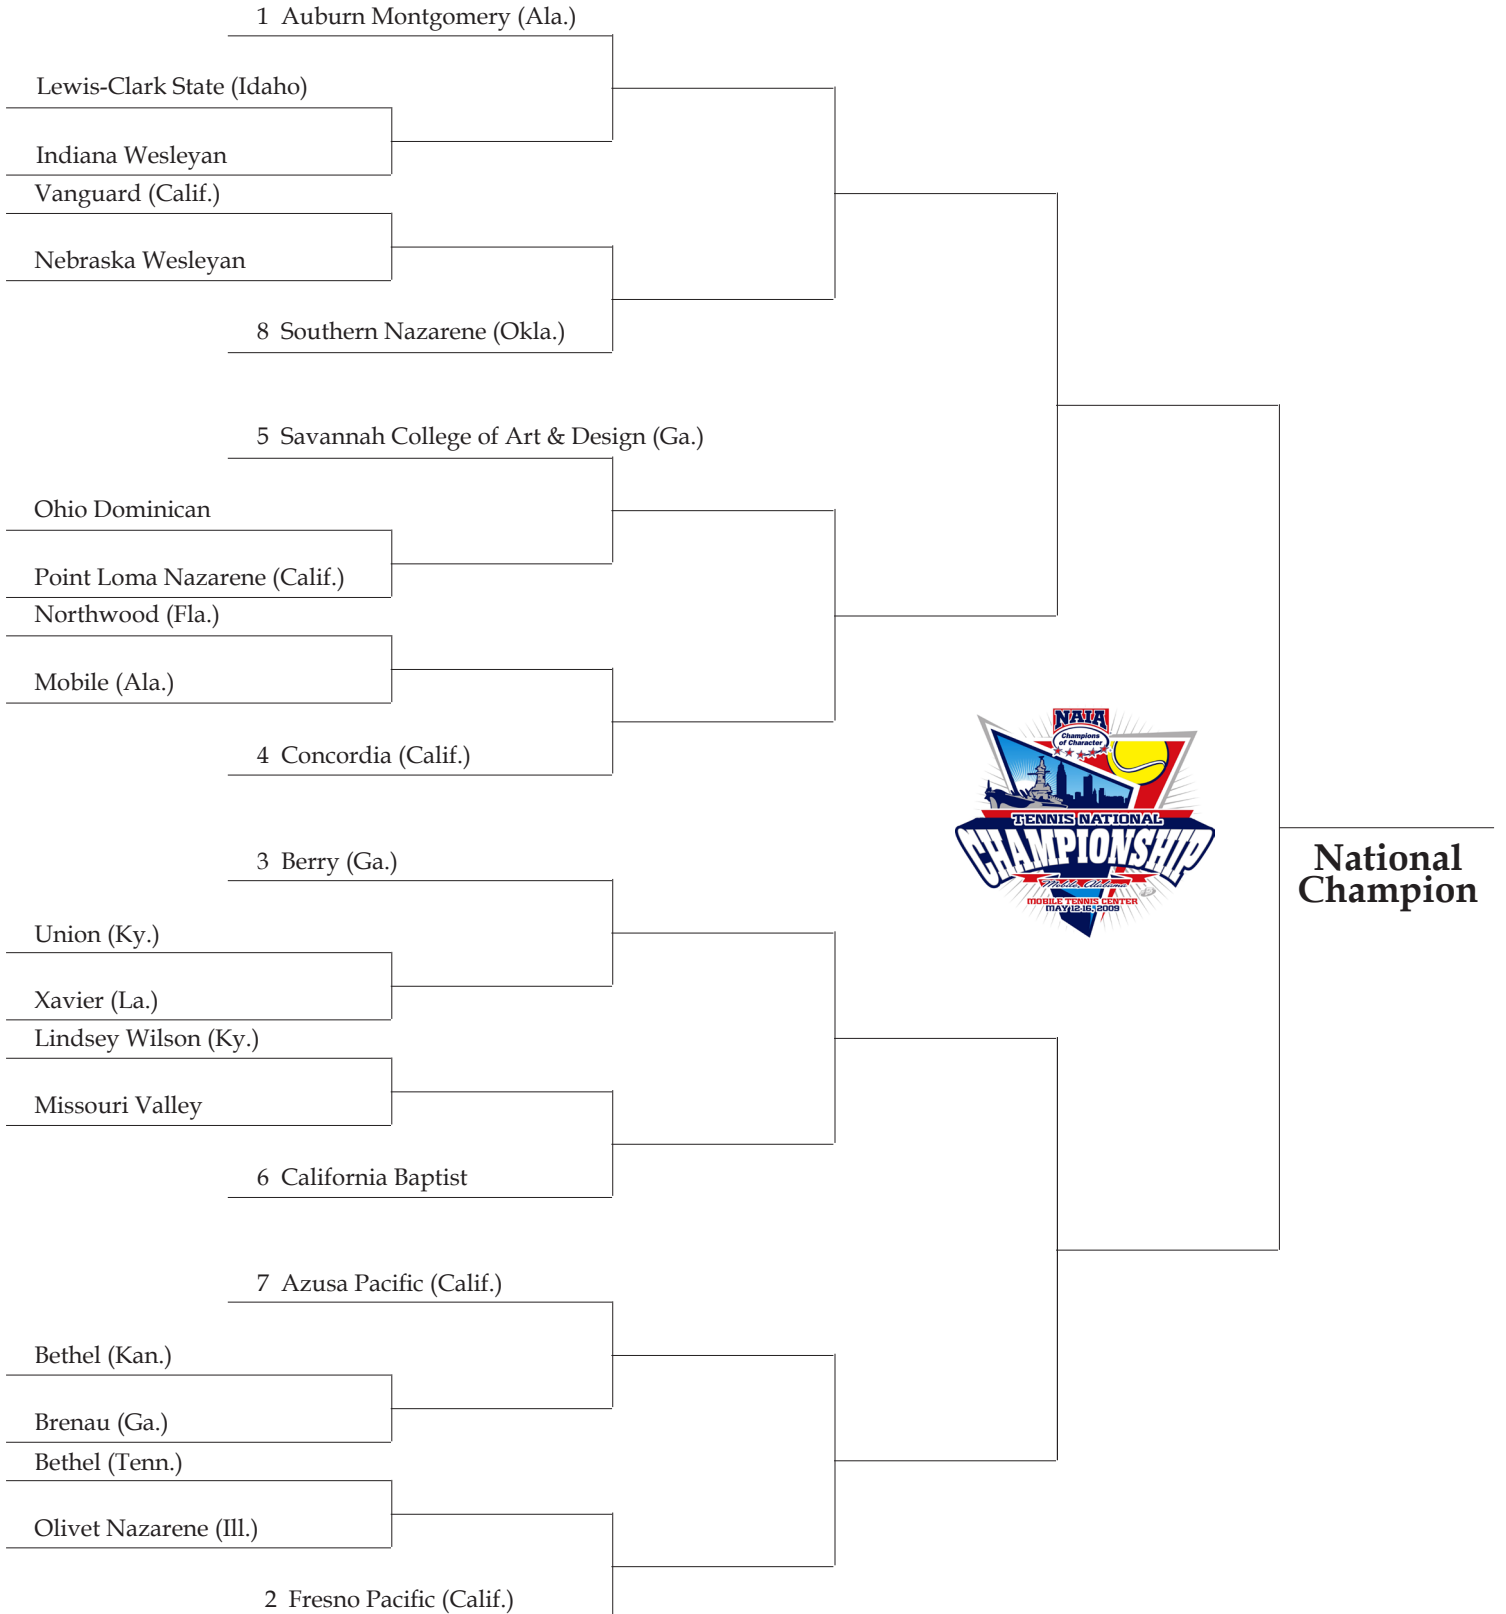

## Official Tournament Bracket

May 12-16 - Mobile, Alabama

All matches played at Mobile Tennis Center and will begin at 9 a.m. (Central)

First Round  
Tuesday, May 12

Second Round  
Wednesday, May 13

Quarterfinals  
Thursday, May 14

Semifinals  
Friday, May 15

Championship  
Saturday, May 16

**National  
Champion**